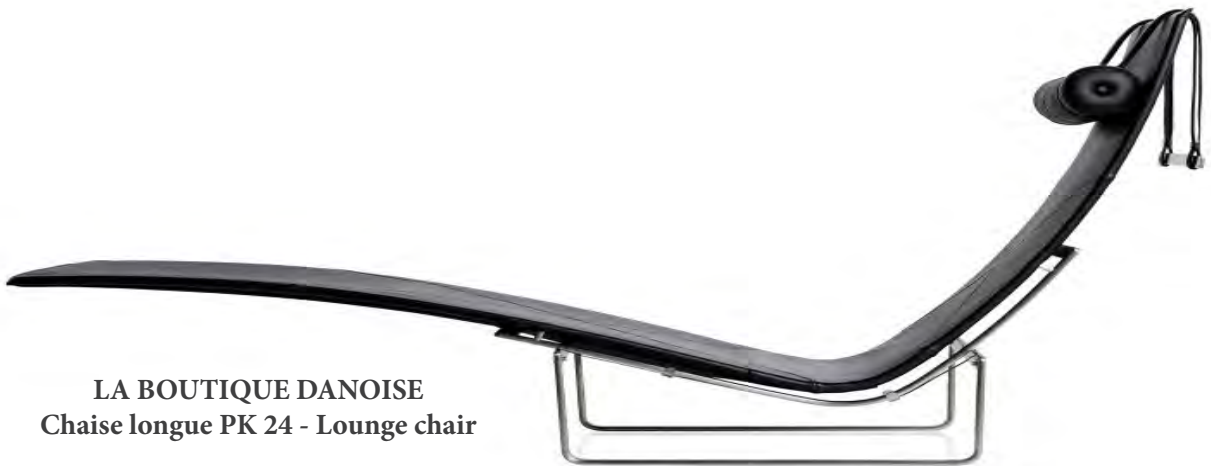

LA BOUTIQUE DANOISE Chaise longue PK 24 - Lounge chair

Designer : Poul Kjaerholm, 1965
Prix à partir de - Prices from : 12.840,00 €
Adresses - Addresses :
264 bd St Germain 75007 Paris
55 Quai des Grands Augustins 75006 Paris

La chaise longue PK24 est peut-être la chaise la plus reconnaissable de l'oeuvre de Poul Kjaerholm avec son fauteuil PK22. *The chaise longue PK24 is perhaps the best-known chair from the work of Poul Kjaerholm with his chair PK22.*