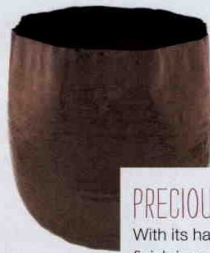

WHITE LIGHT

Original BTC's Titan size 3 pendant is a versatile **light** that will suit any coastal home, £286.80

GET THE CREATIVE LOOK

Mix classic architecture with industrial designs, unusual accessories and bold accents

COMPILED BY *Emma Clayton*

STATEMENT PIECE

Little Tree's Hyatt Canning **dining set** gives an industrial look in wood and steel, £1,729 (table and two benches); other items from a selection; all Barker & Stonehouse

STORE IN STYLE

For an industrial twist in your kitchen, try Loaf's Rackety **sideboard** in a mix of metal and reclaimed fir, £495

PRECIOUS METAL

With its hammered metal finish in rose gold, this Cleopatra **pot** will make a striking addition, £30, Kelly Hoppen